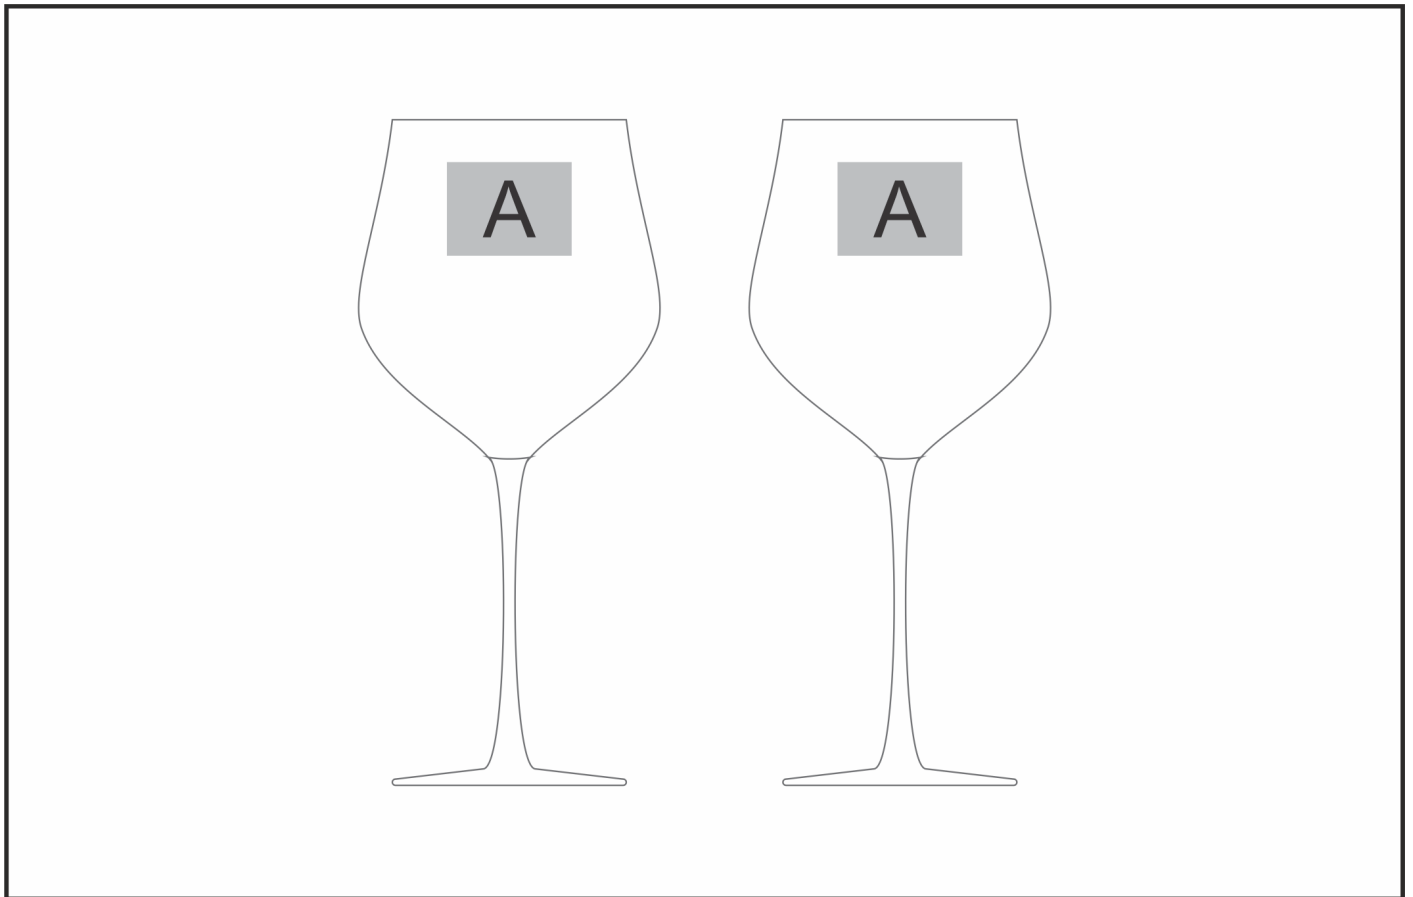

AC-2365

Andy Cartwright Afrique Dusk Wine Glass Set -Black

Need to know:

Laser Colour: Tonal

Please Note: Laser colour may appear white in different lighting due to tint on glass.

Branding Options:

Position A

1. Laser Engraving (LC)

N/A

Size: 30mm wide x 40mm high